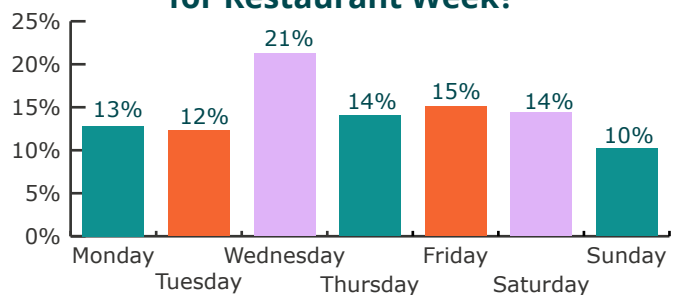

RESTAURANT LOCATION

107

 participating restaurants

CUSTOMER SURVEY

What meal did you eat?

What day did you dine out for Restaurant Week?

CUSTOMER SURVEY

Is this your first Restaurant Week?

Have you eaten at this restaurant before?

Did Restaurant Week encourage you to dine out?

91% of respondents were Sonoma County residents

DEFINITIONS AND METHODOLOGY

¹*Direct Impact:* Estimated expenditures of Restaurant Week customers.

The economic impact data for this report was collected by surveying participating restaurants and customers during and after the event. 618 customer respondents and 55% of participating restaurants filled out the survey. Data on customer spending was used to calculate an estimated total direct spending number that can be input into an economic impact assessment software system (IMPLAN) This software allows its user to develop local-level input-output models that can estimate the economic impact of events.