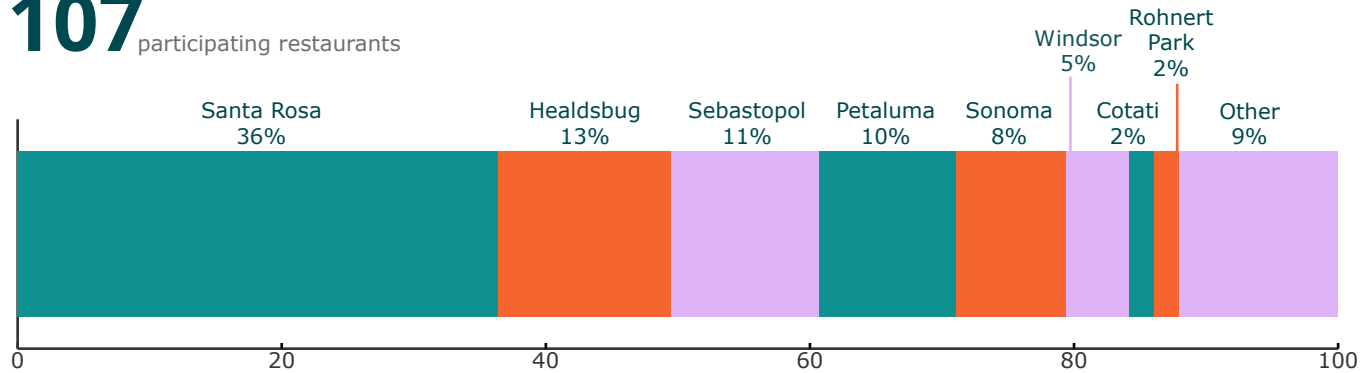

 meals served

ECONOMIC IMPACT

\$3,272,928

direct impact¹

\$2,009,629

indirect and induced impact^{2,3}

\$185,293

local taxes generated

RESTAURANT LOCATION

107

 participating restaurants

CUSTOMER SURVEY

What meal did you eat?

What day did you dine out for Restaurant Week?

CUSTOMER SURVEY

Is this your first Restaurant Week?

Have you eaten at this restaurant before?

Did Restaurant Week encourage you to dine out?

91% of respondents were Sonoma County residents

DEFINITIONS AND METHODOLOGY

¹*Direct Impact:* Estimated expenditures of Restaurant Week customers.