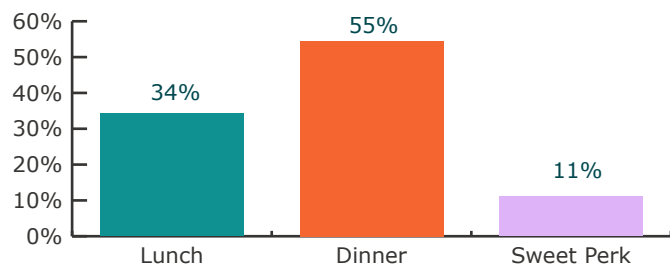

CUSTOMER SURVEY

What meal did you eat?